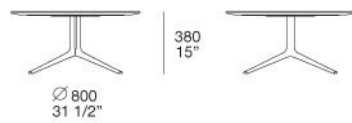

STRUCTURE

Mat or glossy Brown nickel opaco or polished bronze-casting

MONDRIAN

JEAN-MARIE MASSAUD (2016)

TA180

TA180R

TA140

TA080R