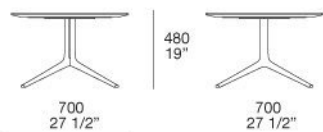

MONDRIAN

JEAN-MARIE MASSAUD (2016)

TA070A