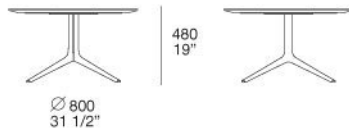

MONDRIAN

JEAN-MARIE MASSAUD (2016)

TA080RA