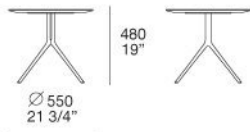

MONDRIAN

JEAN-MARIE MASSAUD (2016)

TA055RA