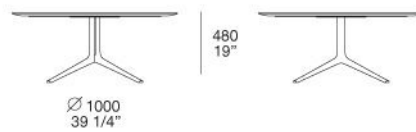

MONDRIAN

JEAN-MARIE MASSAUD (2016)

TA100RA